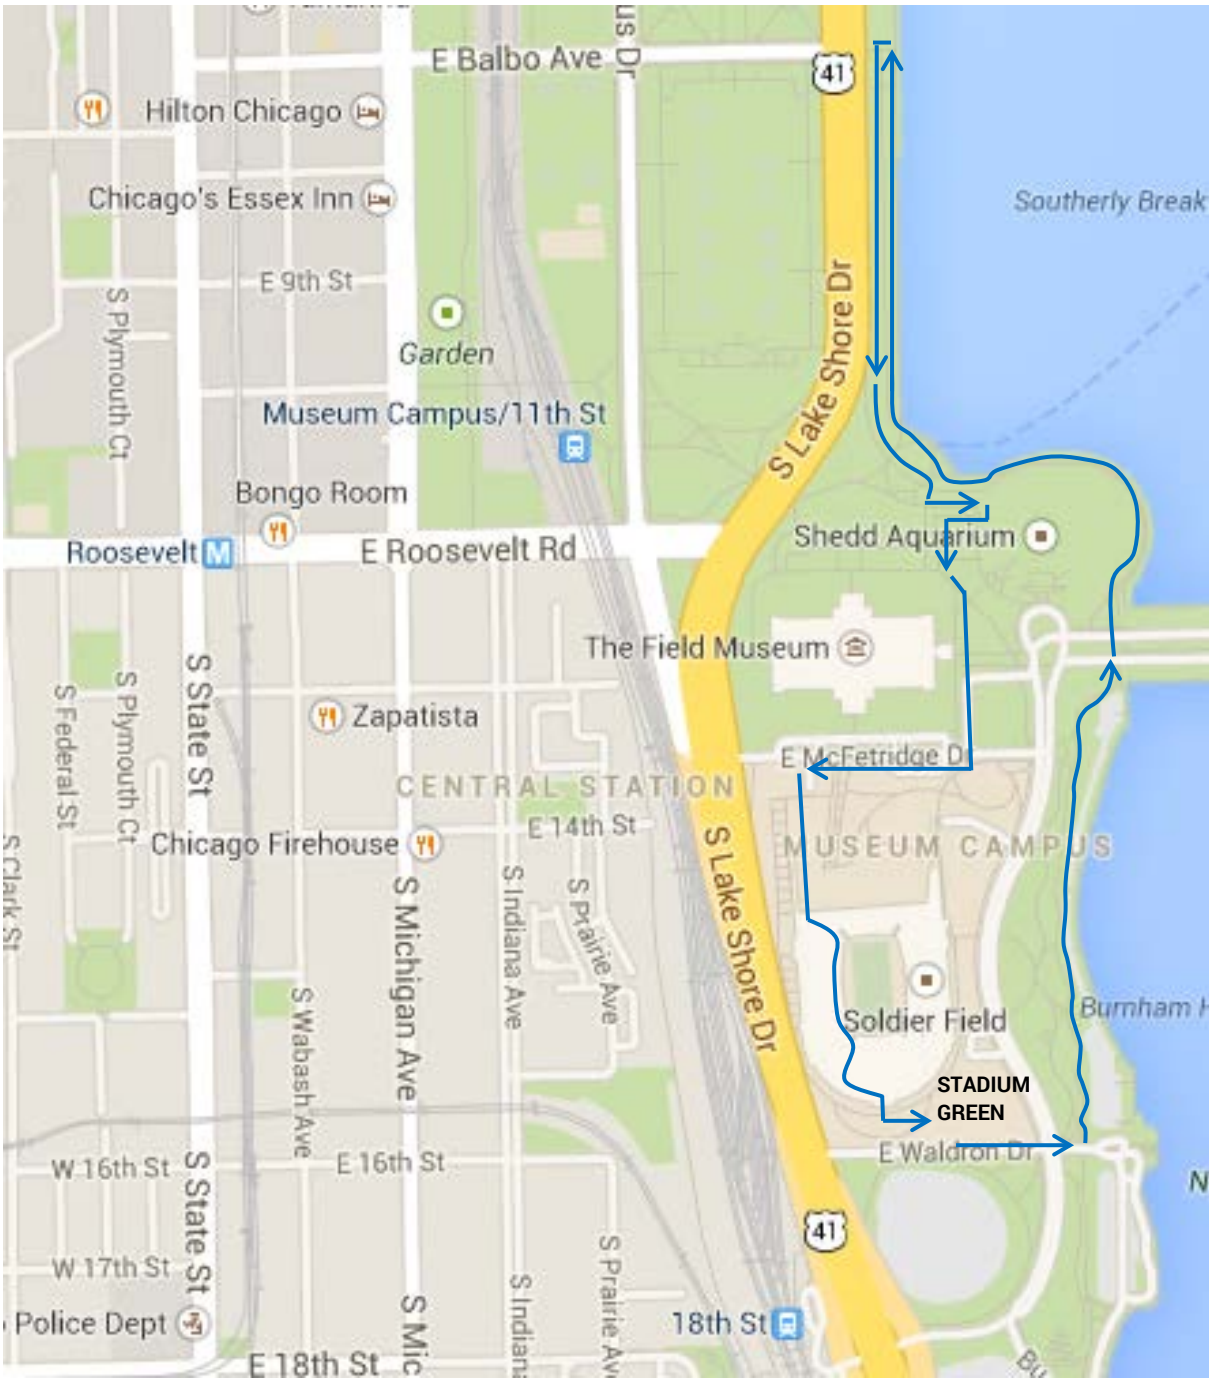

BALBO DRIVE

COLUMBUS DRIVE

ROOSEVELT ROAD

SOUTHBOUND LAKE SHORE DRIVE

NORTHBOUND LAKE SHORE DRIVE

COLUMBUS DRIVE

McFETRIDGE DRIVE

Parking Lot

18TH STREET

Parking Lot

South Lot

Bus Parking

SHEDD AQUARIUM

FIELD MUSEUM

LAKE MICHIGAN

BURNHAM HARBOR

ADLER PLANETARIUM

Drop off location (in front of gate 14)

More Info

Adler Planetarium

Field Museum

Shedd Aquarium

Soldier Field

877Chicago (Lodging Info)

ALS WALK FOR LIFE

ROUTE MAP

SATURDAY, SEPTEMBER 16, 2017